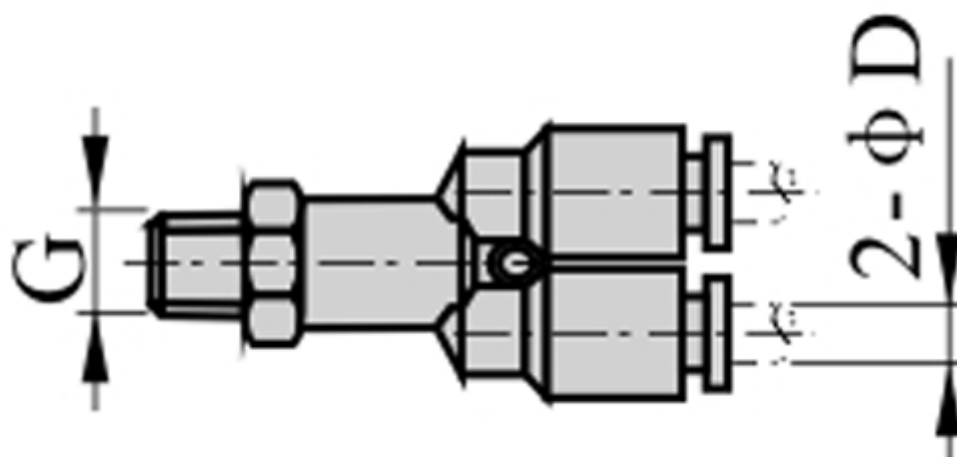

Data Sheet

Article number: 58EPX1201

Description: Fitting EPX1201

Reducer, thread 1/8", tube diameter 12

Measures

D = 12
Thread = 1/8"